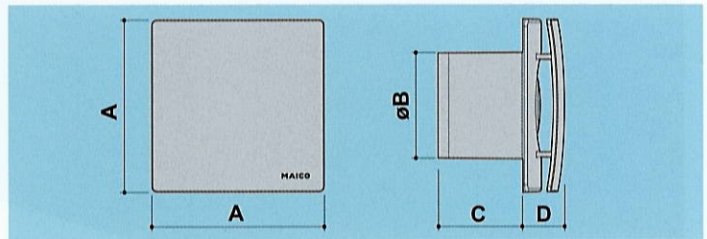

Maße / Dimensions (mm)					
Typ	□ A	∅ B	C	D	kg
AWB 100 C	160	98	80	38	0,9
AWB 120 C	180	119	91	44	1,1
AWB 150 C	200	149	105	56	1,3

- **AWB 100 C**
- **AWB 100 TC**
- **AWB 100 HC**

- **AWB 120 C**
- **AWB 120 TC**
- **AWB 120 HC**

- **AWB 150 C**
- **AWB 150 TC**
- **AWB 150 HC**

Artikel-Nummer Order code Code article	Fördervolumen Air volume Débit d'air	Leistungsaufnahme Power consumption Puissance consommée	Stromaufnahme Current consumption Courant absorbé	Schalldruckpegel²⁾ Sound pressure level²⁾ Niveau sonore²⁾
0084.0300	70 m³/h 90 m³/h¹⁾	13 W	0,09 A	35 dB (A) 36 dB (A)¹⁾
0084.0301	70 m³/h 90 m³/h¹⁾	13 W	0,09 A	35 dB (A) 36 dB (A)¹⁾
0084.0302	70 m³/h 90 m³/h¹⁾	13 W	0,09 A	35 dB (A) 36 dB (A)¹⁾
0084.0303	145 m³/h 155 m³/h¹⁾	16 W	0,10 A	41 dB (A) 42 dB (A)¹⁾
0084.0304	145 m³/h 155 m³/h¹⁾	16 W	0,10 A	41 dB (A) 42 dB (A)¹⁾
0084.0305	145 m³/h 155 m³/h¹⁾	16 W	0,10 A	41 dB (A) 42 dB (A)¹⁾
0084.0306	270 m³/h 280 m³/h¹⁾	23 W	0,16 A	45 dB (A) 47 dB (A)¹⁾
0084.0307	270 m³/h 280 m³/h¹⁾	23 W	0,16 A	45 dB (A) 47 dB (A)¹⁾
0084.0308	270 m³/h 280 m³/h¹⁾	23 W	0,16 A	45 dB (A) 47 dB (A)¹⁾

¹⁾ ohne Rückschlagklappe, without backflow preventer, sans clapet anti-retour

²⁾ bei 3 m Abstand, at 3 m distance, à une distance de 3 m