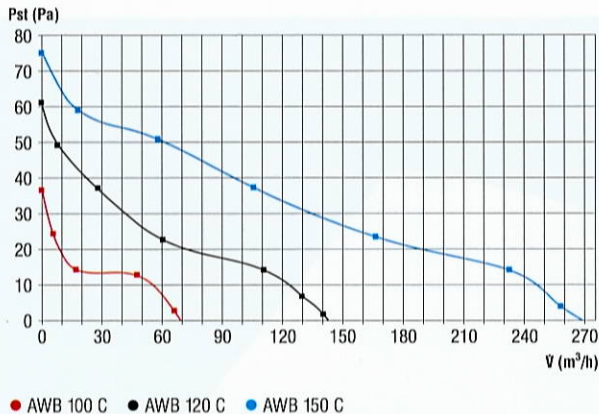

Maße / Dimensions (mm)					
Typ	□ A	∅ B	C	D	kg
AWB 100 C	160	98	80	38	0,9
AWB 120 C	180	119	91	44	1,1
AWB 150 C	200	149	105	56	1,3

- **AWB 100 C**
- **AWB 100 TC**
- **AWB 100 HC**

- **AWB 120 C**
- **AWB 120 TC**
- **AWB 120 HC**

- **AWB 150 C**
- **AWB 150 TC**
- **AWB 150 HC**

Artikel-Nummer Order code Code article	Fördervolumen Air volume Débit d'air	Leistungsaufnahme Power consumption Puissance consommée	Stromaufnahme Current consumption Courant absorbé	Schalldruckpegel²⁾ Sound pressure level²⁾ Niveau sonore²⁾
0084.0300	70 m³/h 90 m³/h¹⁾	13 W	0,09 A	35 dB (A) 36 dB (A)¹⁾
0084.0301	70 m³/h 90 m³/h¹⁾	13 W	0,09 A	35 dB (A) 36 dB (A)¹⁾
0084.0302	70 m³/h 90 m³/h¹⁾	13 W	0,09 A	35 dB (A) 36 dB (A)¹⁾
0084.0303	145 m³/h 155 m³/h¹⁾	16 W	0,10 A	41 dB (A) 42 dB (A)¹⁾
0084.0304	145 m³/h 155 m³/h¹⁾	16 W	0,10 A	41 dB (A) 42 dB (A)¹⁾
0084.0305	145 m³/h 155 m³/h¹⁾	16 W	0,10 A	41 dB (A) 42 dB (A)¹⁾
0084.0306	270 m³/h 280 m³/h¹⁾	23 W	0,16 A	45 dB (A) 47 dB (A)¹⁾
0084.0307	270 m³/h 280 m³/h¹⁾	23 W	0,16 A	45 dB (A) 47 dB (A)¹⁾
0084.0308	270 m³/h 280 m³/h¹⁾	23 W	0,16 A	45 dB (A) 47 dB (A)¹⁾

¹⁾ ohne Rückschlagklappe, without backflow preventer, sans clapet anti-retour

²⁾ bei 3 m Abstand, at 3 m distance, à une distance de 3 m